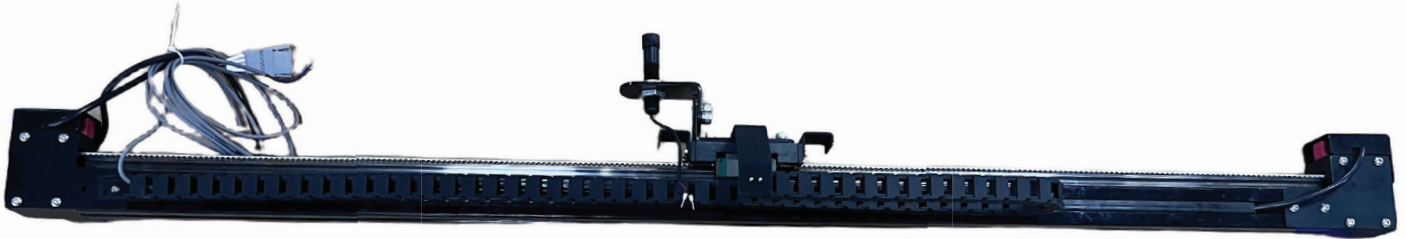

Laser Reel Position System

A simple upgrade that delivers big savings
and higher productivity for your plant

Laser Reel Position System Align your paper
reels faster, smarter, and with perfect accuracy
— every time.

Helps operators quickly position reels on
Automatic Corrugated Plants (3 Ply, 5 Ply & 7 Ply),
improving production performance from
the very first step.

Key Advantages:

- Perfect Reel Alignment in Seconds
- Reduced Edge Trim & Material Waste
- Faster Job Changeovers
- Less Manual Intervention
- Consistent Output Across All Shifts